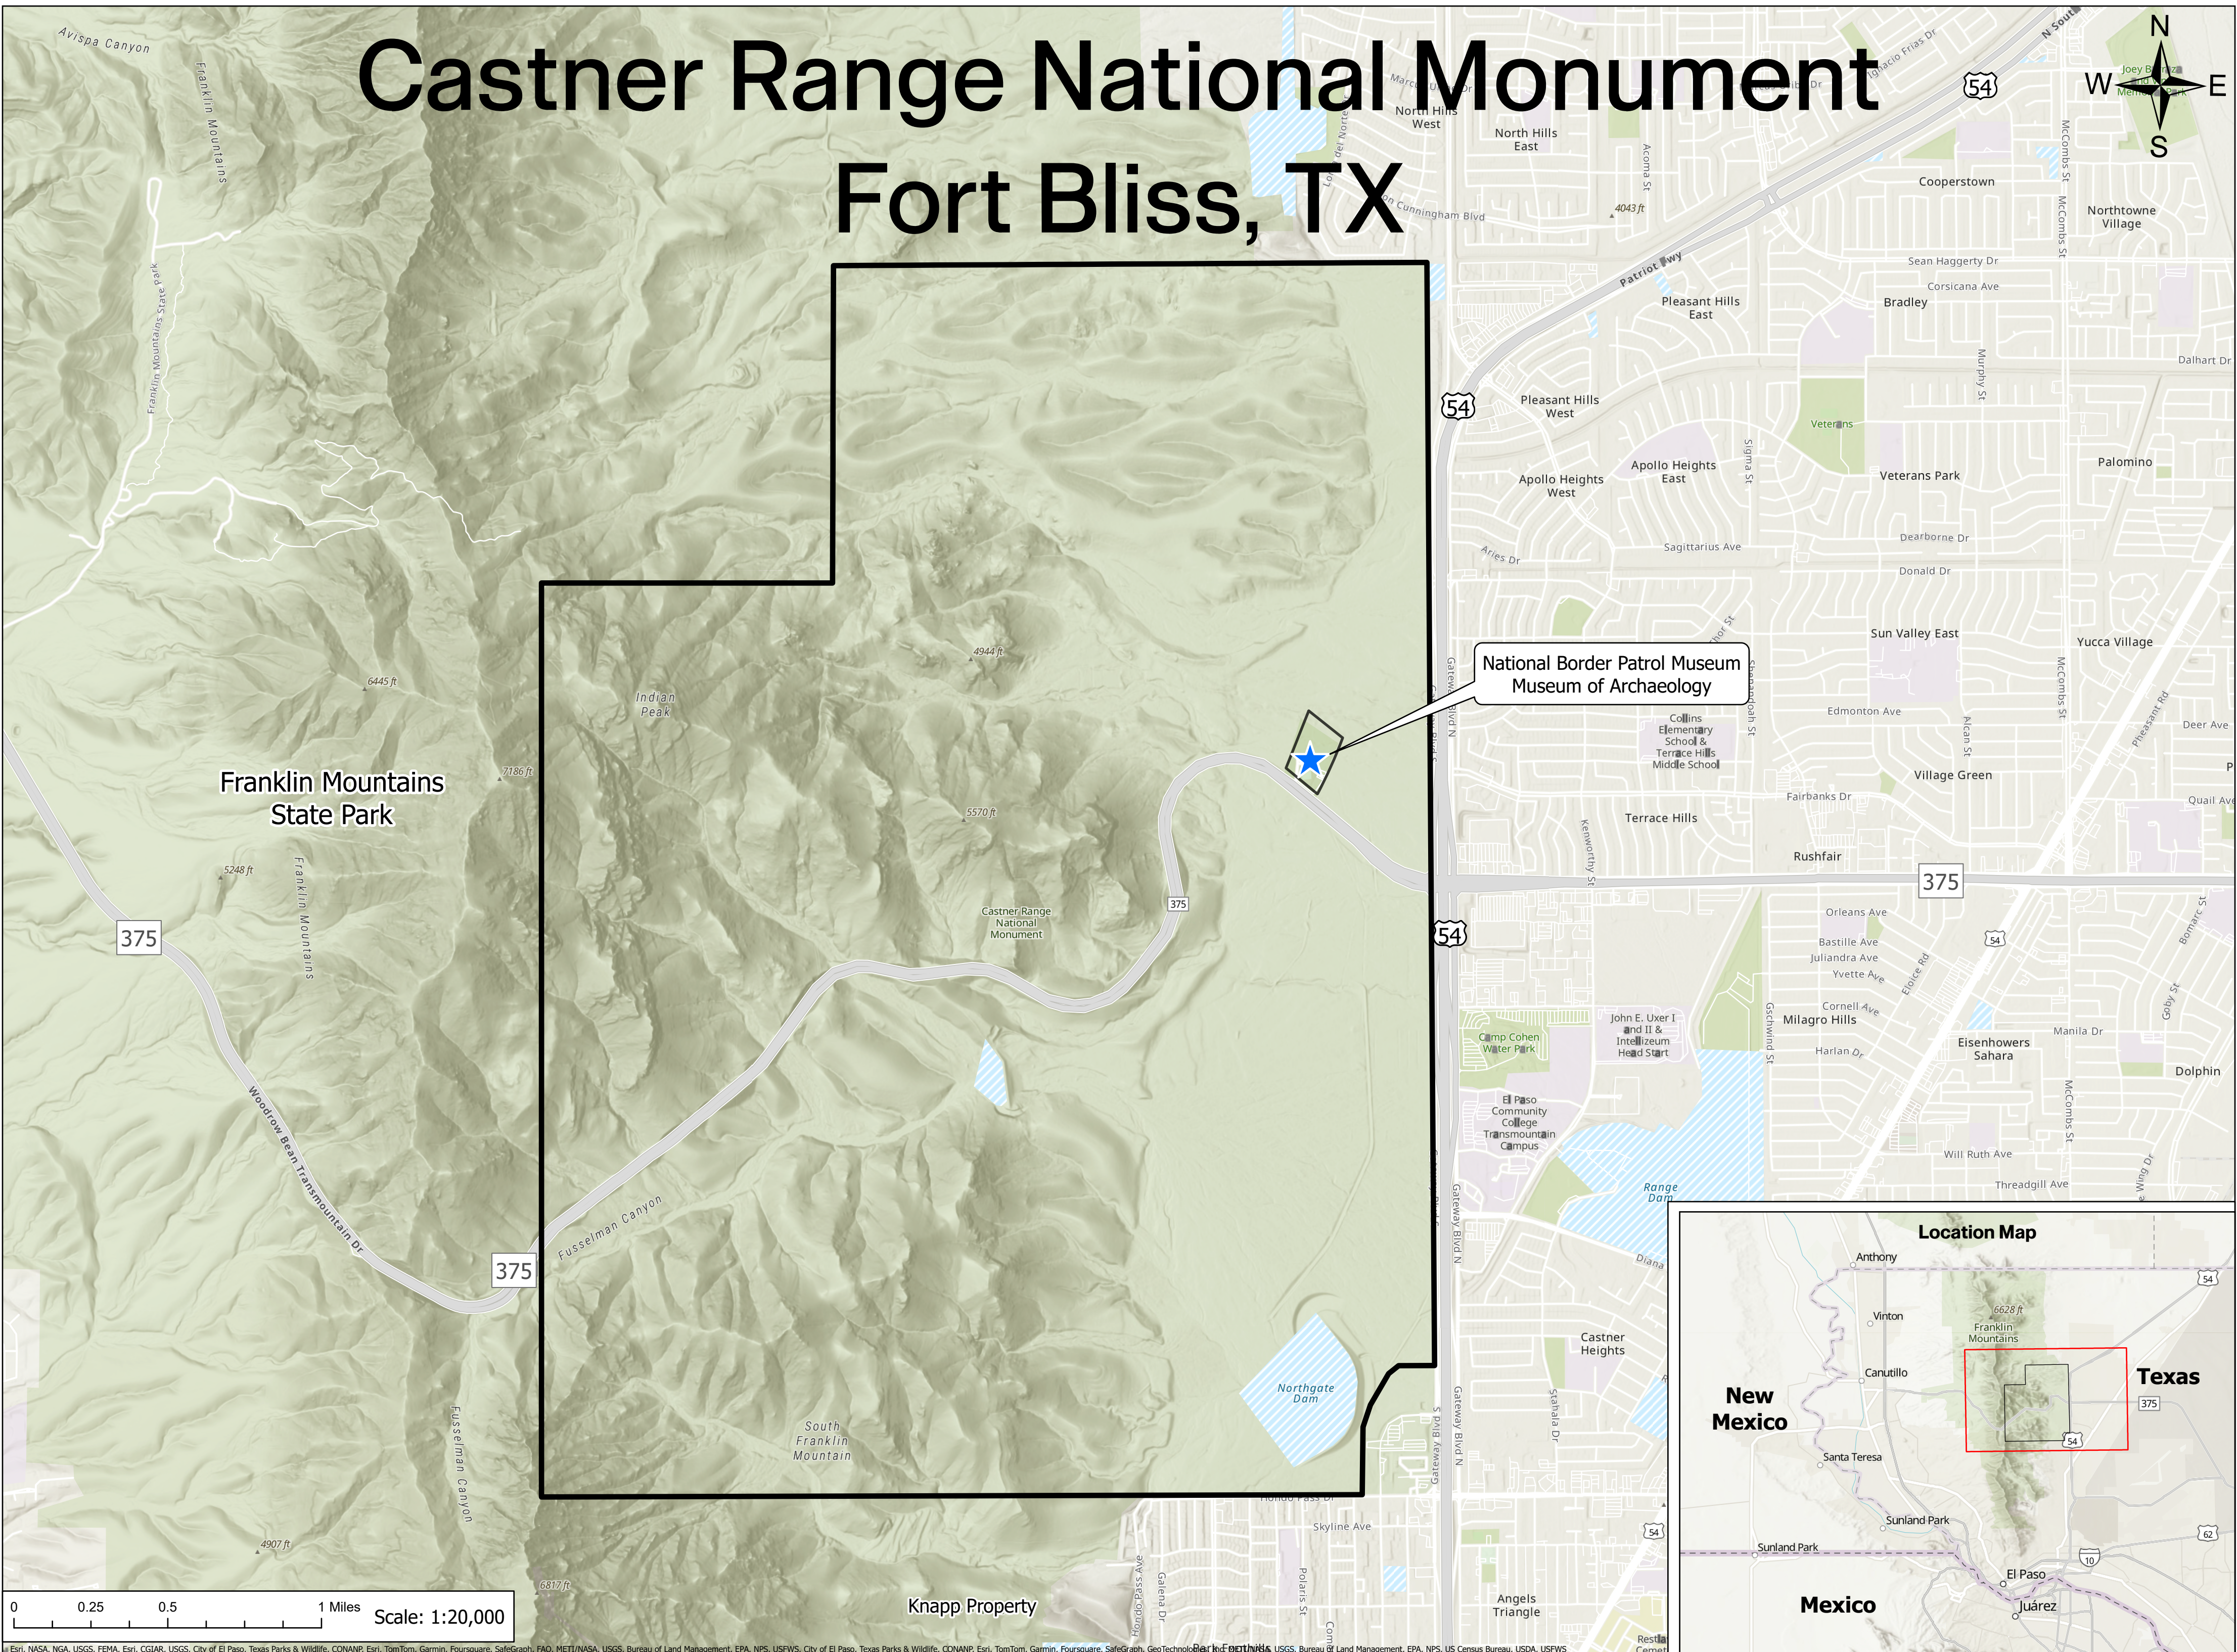

# Castner Range National Monument

## Fort Bliss, TX

National Border Patrol Museum  
Museum of Archaeology

Esri, NASA, NGA, USGS, FEMA, Esri, CGIAR, USGS, City of El Paso, Texas Parks & Wildlife, CONANP, Esri, TomTom, Garmin, Foursquare, SafeGraph, FAO, METI/NASA, USGS, Bureau of Land Management, EPA, NPS, USFWS, City of El Paso, Texas Parks & Wildlife, CONANP, Esri, TomTom, Garmin, Foursquare, SafeGraph, GeoTechnology, Inc., Esri, TomTom, Garmin, Foursquare, SafeGraph, FAO, METI/NASA, USGS, Bureau of Land Management, EPA, NPS, US Census Bureau, USDA, USFWS